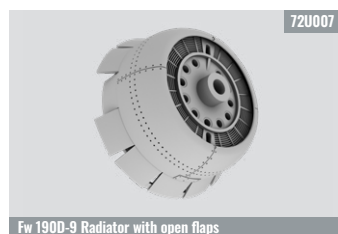

Metal Landing Flaps for Fw 190D family

Pilot's seat with seatbelts for PZL P.11c

Fw 190D-9 Radiator with open flaps