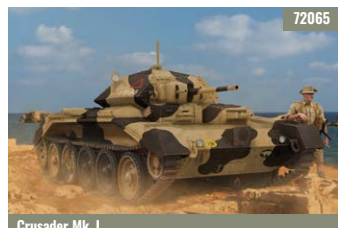

6917 German Truck