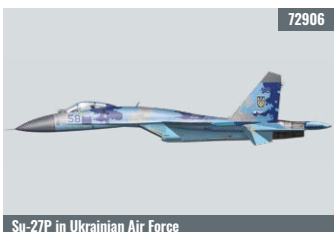

COOPERATIONS