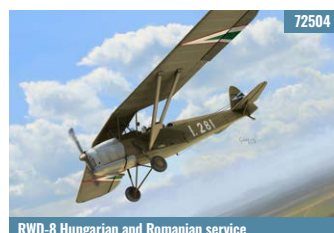

SCALE 1:700

70001

70003

70002

70004

70005

70006

70007

70008

70009

70010

70011

70012

SCALE 1:72

72501

72502

72503

72504

72505

72506

72507

72508

72509

72510

72511

72512