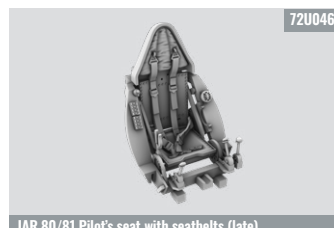

Polish Artillerymen 1939 (Set 2)

72U046