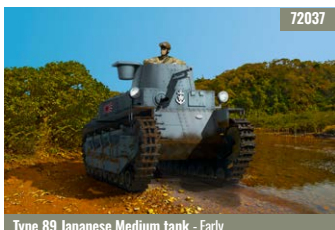

Stridsvagn M/38 Swedish light tank