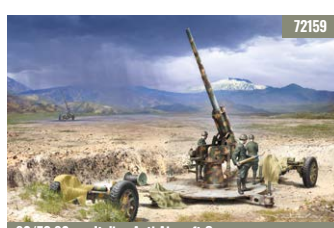

BTR-4E Ukrainian APC (Modified Hull)