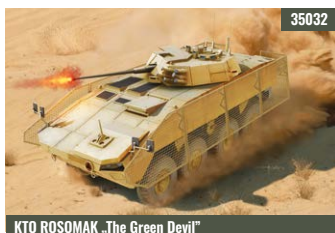

SCAMMELL PIONEER R100 Artillery Tractor