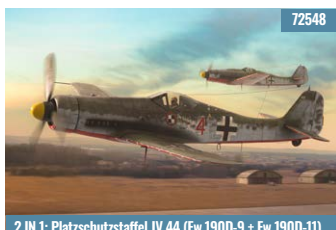

Focke-Wulf Fw 190D-15 Torpedo Bomber