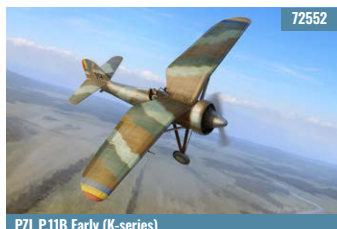

Focke-Wulf Fw 190D-9 Over Czech Territory