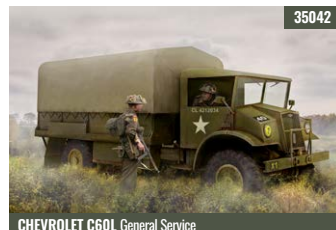

CHEVROLET C30A General Service (steel body)