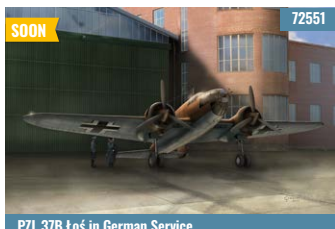

Fw 190D-9 JABO/STURM