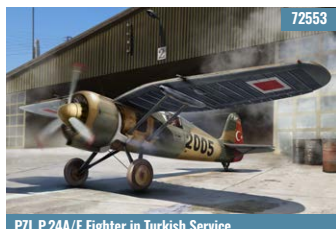

Luftwaffe Starter car and Transport Crate for engine (Jumo 213 included)